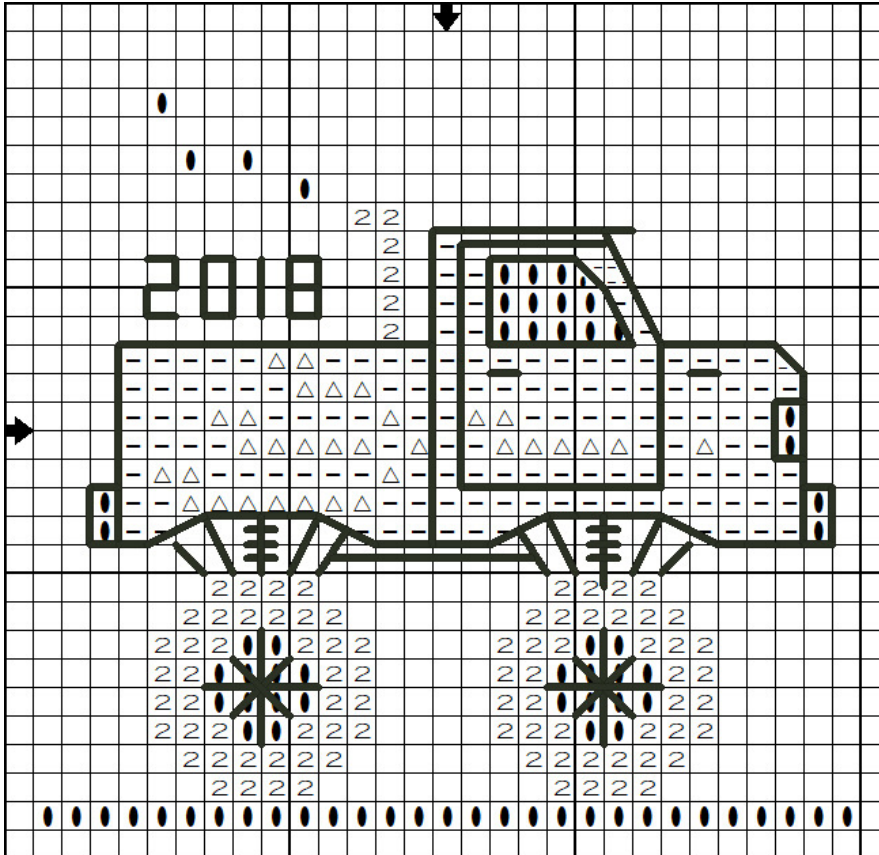

# Monster Truck Ornament

Compliments of Designs By Lisa

May be reproduced, but not sold.

Size: 2" x 1.75"  
when stitched on  
28 or 14 count fabric.

Stitch Count 29w x 26h

Use two strands for cross & quarter stitches

Symbol	DMC	Color
2	310	Black
Δ	321	Christmas Red
•	415	Pearl Gray
-	471	Avocado Green-VY LT

Backstitching details:

Use 1 strand dmc 310 to backstitch